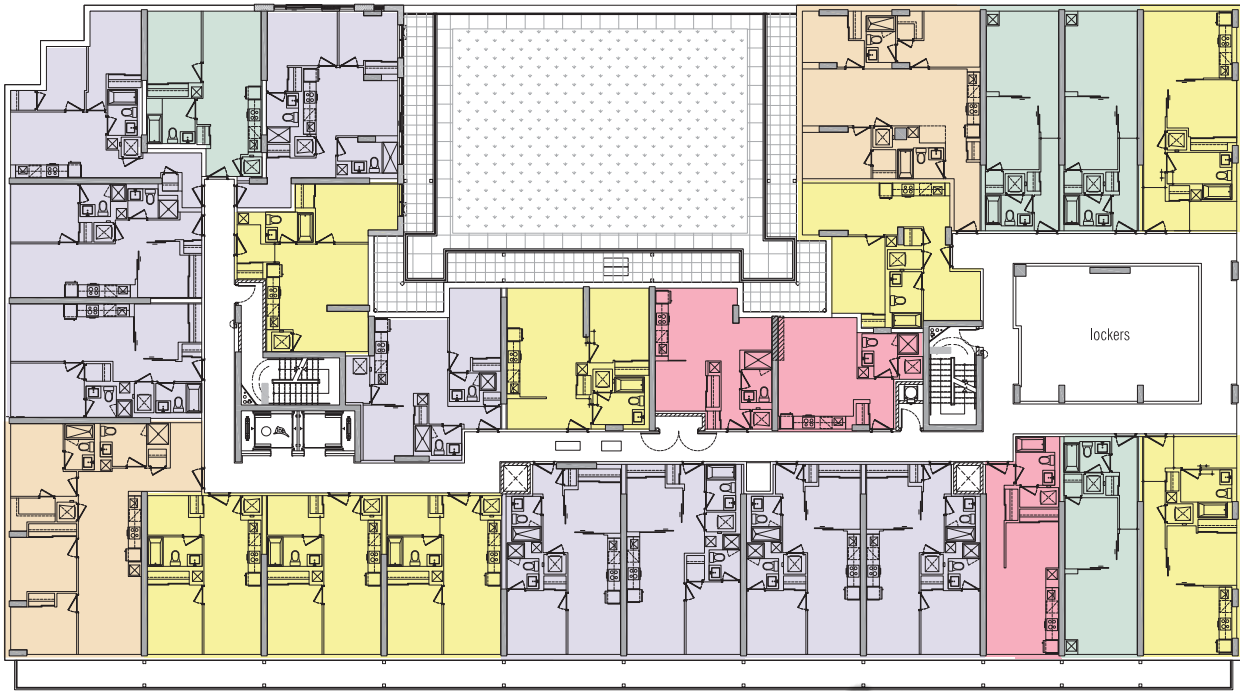

# CURIO

4<sup>th</sup> Floor

7<sup>th</sup> Floor

- Jr. One Bedroom: ..... 387 – 500 SQ. FT.
- One Bedroom: ..... 468 – 538 SQ. FT.
- One Bedroom + Den: ..... 502 – 660 SQ. FT.
- 2 Bedroom: ..... 610 – 780 SQ. FT.
- 3 Bedroom: ..... 815 – 1,054 SQ. FT.