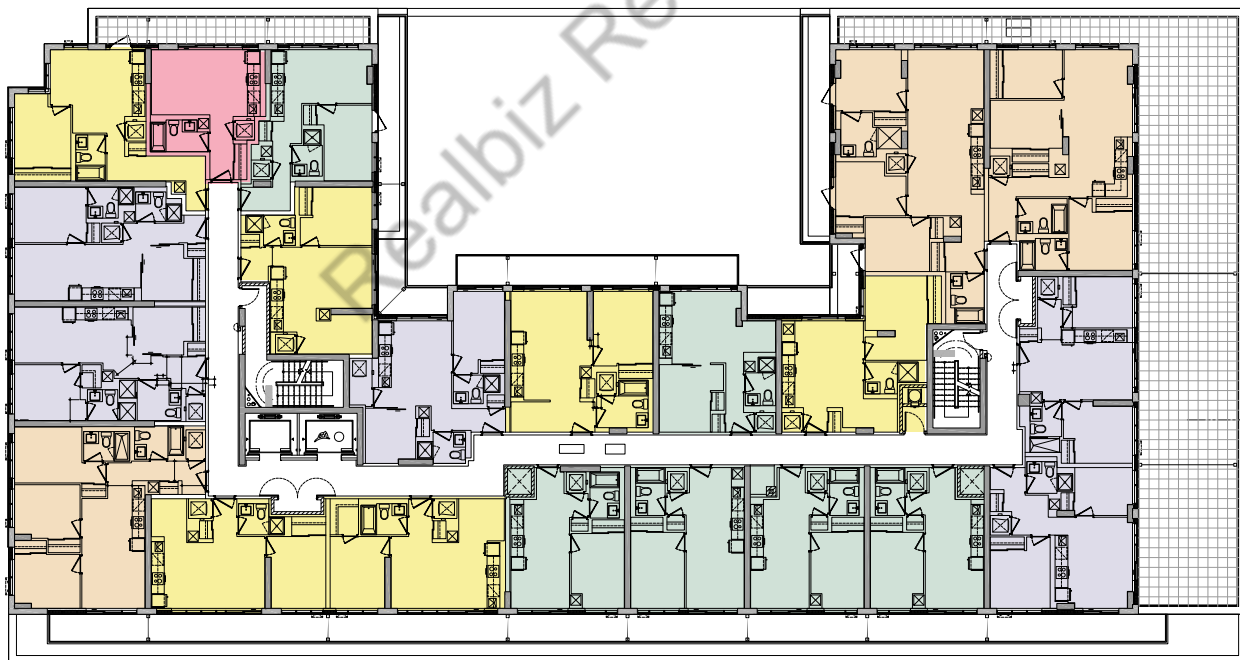

# CURIO

4<sup>th</sup> Floor

7<sup>th</sup> Floor

- Jr. One Bedroom: ..... 387 – 500 SQ. FT.
- One Bedroom: ..... 468 – 538 SQ. FT.
- One Bedroom + Den: ..... 502 – 660 SQ. FT.
- 2 Bedroom: ..... 610 – 780 SQ. FT.
- 3 Bedroom: ..... 815 – 1,054 SQ. FT.